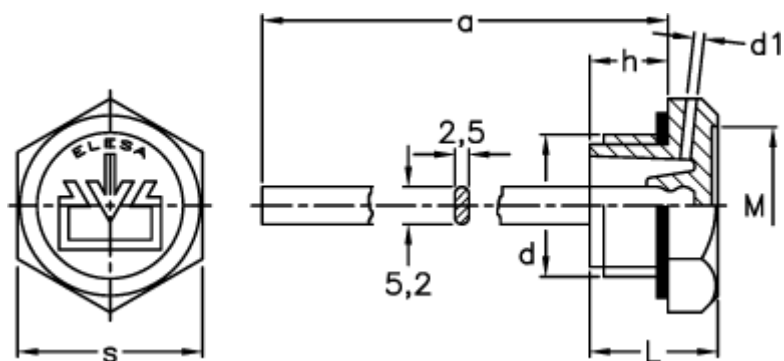

Data Sheet

Article number: 2311059585

Description: E+G Oil fill plug, w/breather hole
TCDF.3/8+a, black

Measures

a	= 120
d	= G 3/8
d1	= 2
h	= 9
L	= 16
M	= 15.0
s	= 22
Tightening torque N m = 8 til 10	